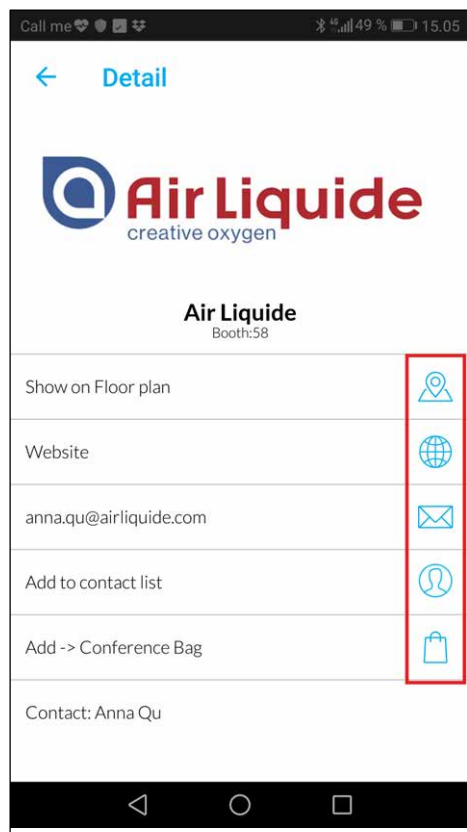

Speakers

This module displays all the speakers at BSBF2018. Click on a speaker and then “show sessions” to view all the corresponding sessions.

Click follow to highlight a speaker in the activity feed module, making sure you never miss the latest news from your favorite speakers.

Exhibitors

All the exhibitors at BSBF2018 are displayed here.

Click an exhibitor to show further information.

Click "show on floorplan" to find the exhibitor on the floor plan.

Add the exhibitor to your virtual congress bag to receive their digital content after BSBF2018.