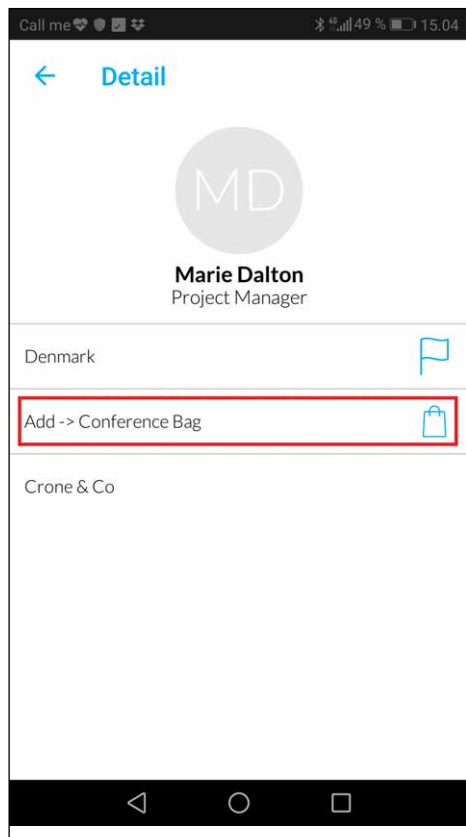

Attendees

Here you find all the attendees at BSBF2018.

The attendees can be sorted by first or last name, by clicking in the top right corner.

When viewing a specific attendee certain options are available.

- A meeting can be requested. This request will show in the recipient's inbox.
- A message can be sent. The message will show in the recipient's inbox.
- The attendee can be added to your virtual congress bag.