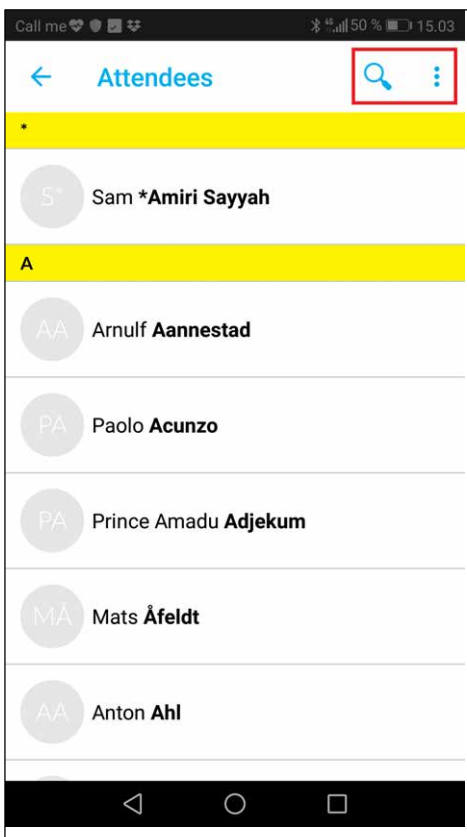

Attendees

Here you find all the attendees at BSBF2018.

The attendees can be sorted by first or last name, by clicking in the top right corner.

When viewing a specific attendee certain options are available.

- A meeting can be requested. This request will show in the recipient's inbox.
- A message can be sent. The message will show in the recipient's inbox.
- The attendee can be added to your virtual congress bag.