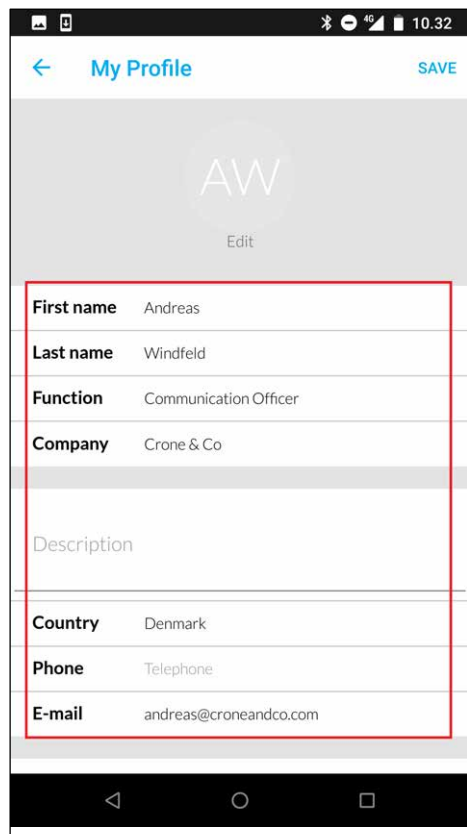

APP GUIDE

This guide will explain basic functionality of the event app, to ensure you get the full BSBF2018 experience. Red markings signal elements that can be modified within the app.

My Profile

This is your personal profile in the BSBF2018 app.

Here you can enable/disable push notifications, change basic settings and edit your personal information.

Changes to your personal info will be shown at your profile in the attendee module.