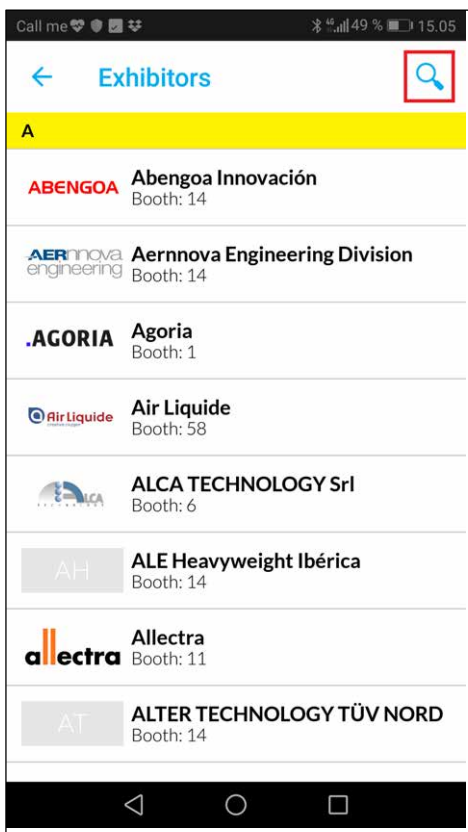

Attendees

Here you find all the attendees at BSBF2018.

The attendees can be sorted by first or last name, by clicking in the top right corner.

When viewing a specific attendee certain options are available.

Speakers

This module displays all the speakers at BSBF2018. Click on a speaker and then “show sessions” to view all the corresponding sessions.

Click follow to highlight a speaker in the activity feed module, making sure you never miss the latest news from your favorite speakers.

Exhibitors

All the exhibitors at BSBF2018 are displayed here.

Click an exhibitor to show further information.

Click "show on floorplan" to find the exhibitor on the floor plan.

Add the exhibitor to your virtual congress bag to receive their digital content after BSBF2018.