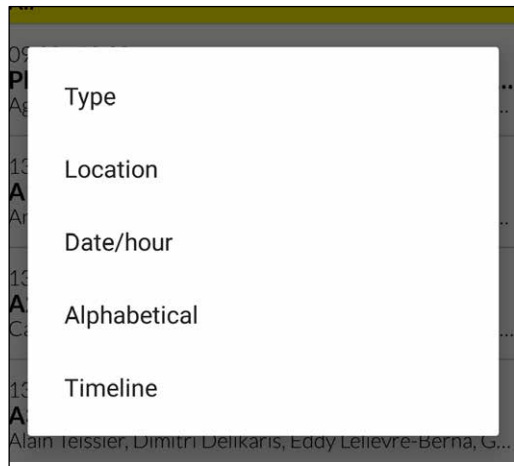

Programme

The complete BSBF2018 programme is displayed here.

It is possible to change the display method to your personal preference by clicking at the eye in the top right corner.

When viewing a session, a description as well as location is shown.

Furthermore, several options are available.

- All related speakers are shown. Click to view the speakers as a list
- The session can be added to your virtual congress bag. By doing this you ensure that all uploaded information from that session is sent to you after BSBF2018.
- The session can be added to your personal programme.
- The session can be added to your personal calendar outside the event app.