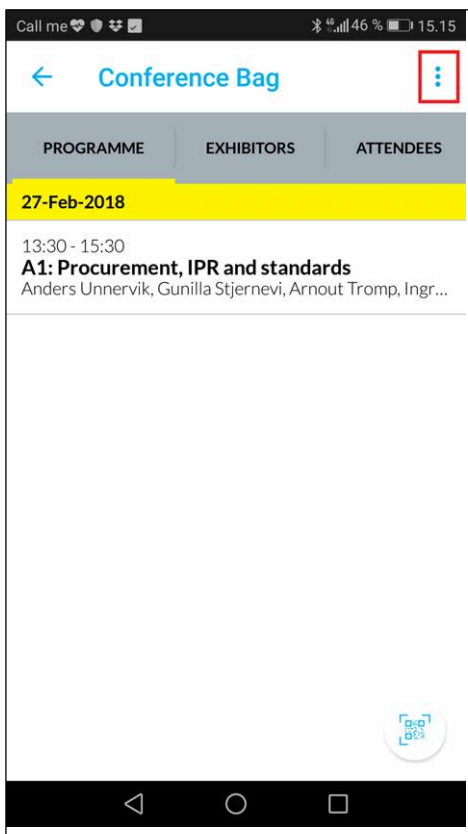

Conference Bag

During BSBF2018 you can save virtual content to your personal conference bag.

The saved content will be placed in the corresponding category.

After BSBF2018 an email will be sent to you containing all your saved items.

By clicking in the top right corner, the email associated with you can be changed and you will have to option to receive your current conference bag.

Inbox

Here you can view messages and meeting requests received from other attendees.

Search

Free text searching in all app content.