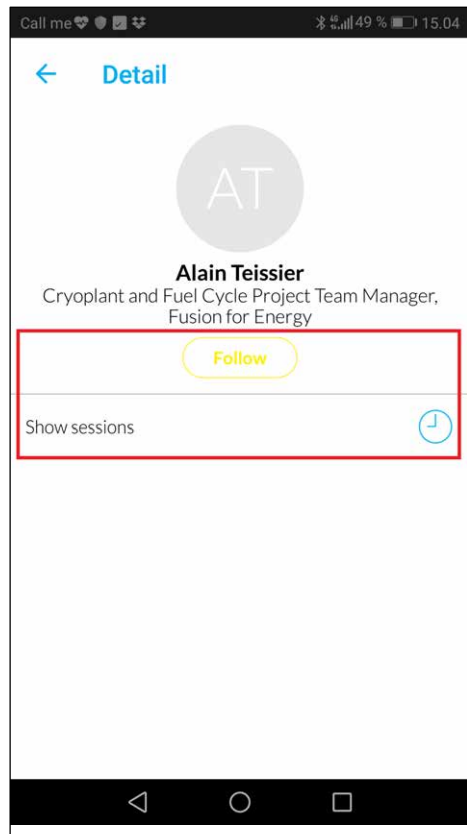

Speakers

This module displays all the speakers at BSBF2018. Click on a speaker and then “show sessions” to view all the corresponding sessions.

Click follow to highlight a speaker in the activity feed module, making sure you never miss the latest news from your favorite speakers.