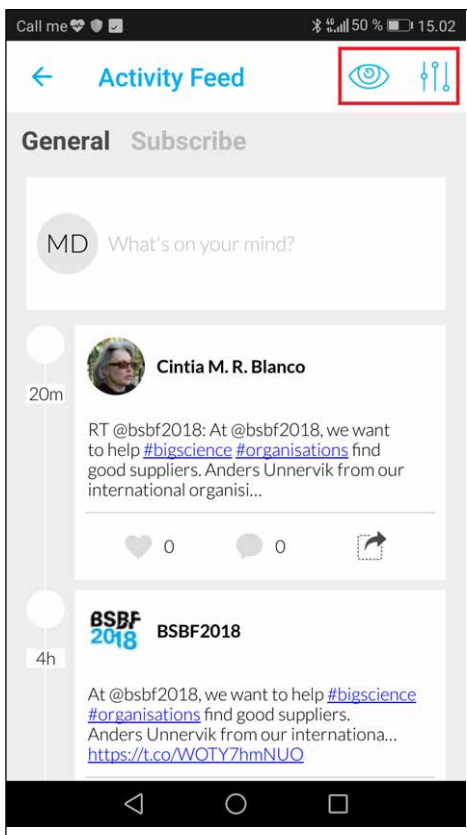

Activity Feed

The activity feed allows you to interact with other attendees at BSBF2018 and checking out social media feeds from Facebook and Twitter, all in one location.

By clicking the eye near the top right corner, you can filter by recent or popular posts.

By clicking in the top right corner, social media feeds can be filtered:

SORTING OPTIONS FROM LEFT TO RIGHT:

- Posts by Organizer
- Posts by Speakers
- Posts by Attendees
- Posts on Facebook
- Posts on Twitter