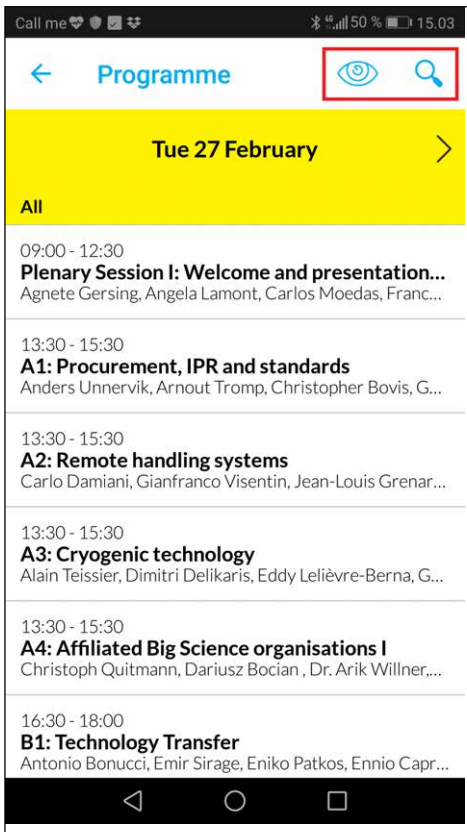

Programme

The complete BSBF2018 programme is displayed here.

It is possible to change the display method to your personal preference by clicking at the eye in the top right corner.

When viewing a session, a description as well as location is shown.

Furthermore, several options are available.

- All related speakers are shown. Click to view the speakers as a list
- The session can be added to your virtual congress bag. By doing this you ensure that all uploaded information from that session is sent to you after BSBF2018.
- The session can be added to your personal programme.
- The session can be added to your personal calendar outside the event app.