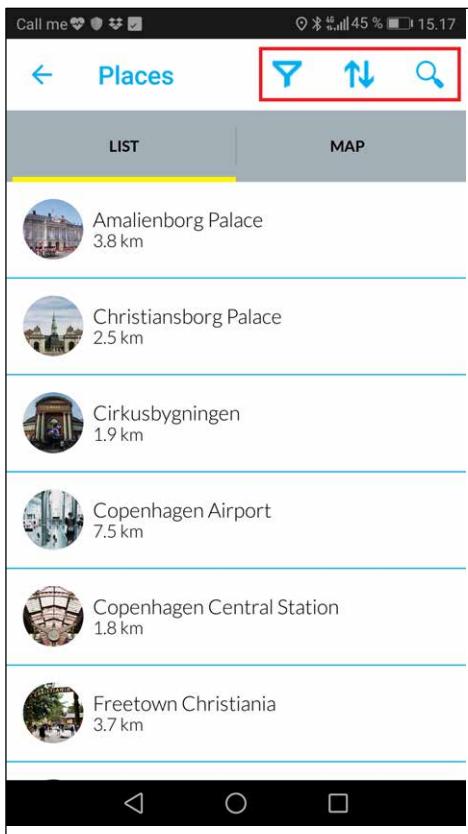

Inbox

Here you can view messages and meeting requests received from other attendees.

Search

Free text searching in all app content.

Floor plan

Here you can find the floor plan of BSBF2018.

Click a floor to show the corresponding floor plan.

Places

The places module shows locations of interest near BSBF2018 as well as popular tourist attractions.

By clicking in the top right corner different viewing options can be chosen.

It is possible to show the locations in either a list- or a map view.