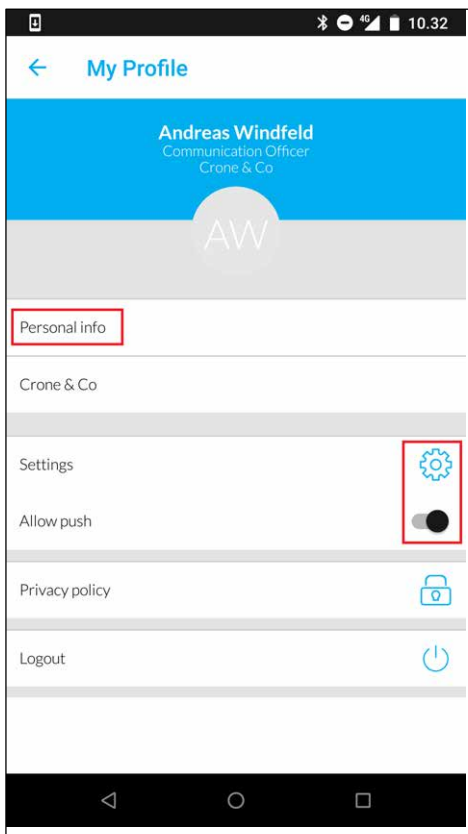

APP GUIDE

This guide will explain basic functionality of the event app, to ensure you get the full BSBF2018 experience. Red markings signal elements that can be modified within the app.

My Profile

This is your personal profile in the BSBF2018 app.

Here you can enable/disable push notifications, change basic settings and edit your personal information.

Changes to your personal info will be shown at your profile in the attendee module.

Activity Feed